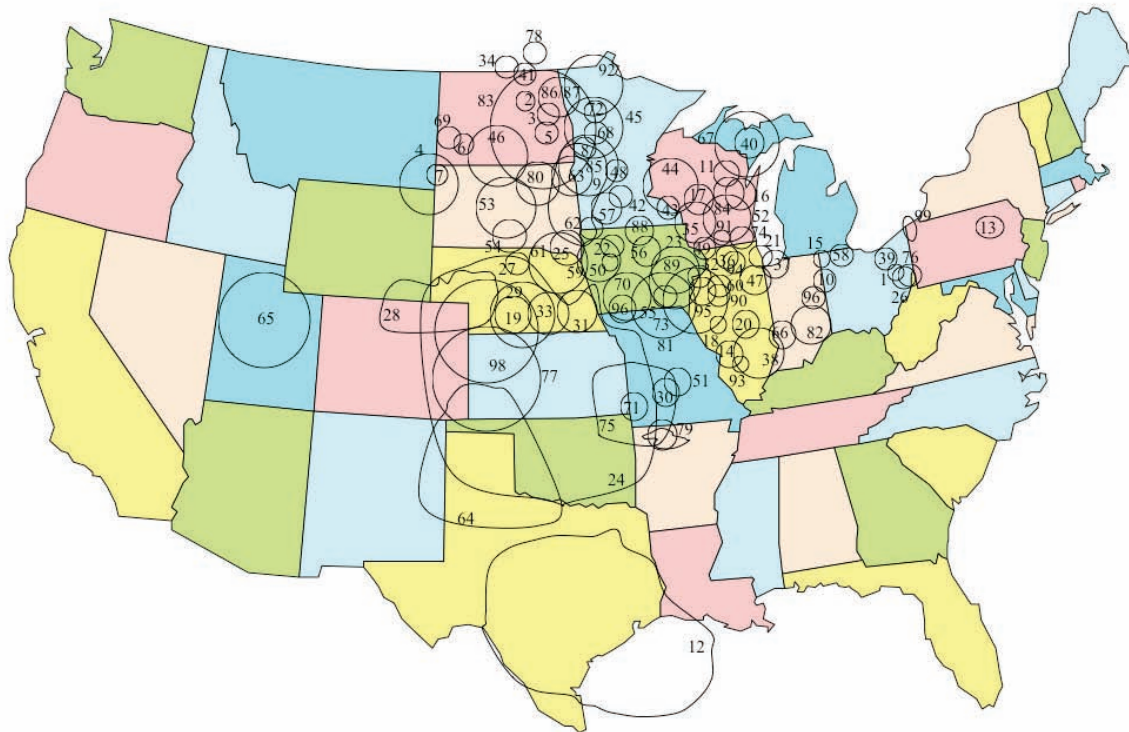

Successful Farming Radio Magazine® Coverage Map

116 stations as of 9/10

1. WJAW-FM McConnsville, OH	3,000w	100.9	6:10a	57. KILR-AM/FM Estherville, IA	250w/10,000w	1070/95.9	5:50a
2. KDAK-AM Carrington, ND	500w	1600	5:25a	58. WFIN-AM Findlay, OH	1,000w	1330	8:55a
3. KOVC-AM Valley City, ND	1,000w	1490	5:25a	59. KNOD-FM Harlan, IA	25,000w	105.3	5:35a/12:35p
4. KYDT-FM Sundance, WY	25,000w	103.1	6:50a/4:45p	60. WDUK-FM Havana, IL	3,000w	99.3	7:45a/4:15p
5. KDDR-AM Oakes, ND	1,000w	1220	5:25a	61. KSKJ-AM Columbus, NE	1,000w	900	6:11a/8:30a
6. KBIM-AM Lemmon, SD	1,000w	1400	6:50a/12:35p	62. KLEM-AM Le Mars, IA	1,000w	1410	12:28p
7. KFBS-AM Belle Fourche, SD	1,000w	1490	6:50a/4:45p	63. KQQQ-FM Brookings, SD	25,000w	102.3	10:15a/3:15p
8. KMRS-AM Morris, MN	1,000w	1230	9:45a/11:45a	64. KGNC-AM Amarillo, TX	10,000w	710	5:25a
9. KLOH-AM Pipestone, MN	9,000w	1050	12:25p/4:10p	65. KMTI-AM Manti, UT	10,000w	650	6:35a
10. WKBV-AM Richmond, IN	10,000w	1490	6:40a/12:33p	66. WJSD-FM Princeton, IN	6,000w	100.5	5:32a
11. WISS-AM/FM Berlin, WI	1000w/110w	1090/97.3	12:10p	67. WLST-FM Marinette, WI	100,000w	95.1	5:20a/5:20p
12. KKYX-AM San Antonio, TX	50,000w	680	12:50p	68. KXRA-AM Alexandria, MN	1,000w	1490	11:55a
13. WWSM-AM Lebanon, PA	5,000w	1510	6:50a/12:20p	69. KPCK-AM Bowman, ND	1,000w	1340	9:10a
14. WHCO-AM Sparta, IL	1,000w	1230	6:45a/12:40p	70. KAAV-FM Bethany, MO	50,000w	95.5	12:23p
15. WADM-AM Decatur, IN	250w	1540	12:40p/4:10p	71. KURM-FM Gravette, AR	6,000w	100.3	5:25a
16. WTKM-AM/FM Hartford, WI	500w/5,800w	1540/104.9	12:35p/6:35p	72. KPFW-FM Perham, MN	6,000w	99.5	5:20a
17. WRGO-AM/FM Richland Center, WI	1,000w/6,000w	1450/100.9	5:35a/5:37p	73. WTAD-AM Quincy, IL	5,000w	930	5:30a/1:30p
18. WIBM-AM Jerseyville, IL	500w	1480	12:38p	74. WLBK-AM De Kalb, IL	1,000w	1360	9:52a/12:52p
19. KQNK-AM/FM Norton, KS	1,000w/18,000w	1530/106.7	7:20a/12:20p	75. KURM-AM Rogers, AR	5,000w	790	5:25a
20. WTRH-FM Ramsey, IL	5,500w	93.3	5:40a/12:40p	76. WJAW-AM Saint Marys, WV	1,000w	630	6:10a
21. WKAN-AM Kankakee, IL	1,000w	1320	5:35a/1:35p	77. KBUF-AM Garden City, KS	23,000w	1030	8:40a
22. KCIM-AM Carroll, IA	1,000w	1380	6:25a/12:58p	78. KNDK-AM Langdon, ND	1,000w	1080	2:30p
23. KIJL-AM/FM Mount Pleasant, IA	250w/25,000w	1130/105.5	6:10a	79. KARV-AM/FM Russellville, AR	1,000w/6,000w	610/101.3	6:30a
24. KFRM-AM Salina, KS	5,000w	550	7:26a/11:30a	80. KJUV-AM Huron, SD	1,000w	1340	7:50a
25. KTCH-AM Wayne, NE	2,500w	1590	6:30a/12:45p	81. KRES-FM Moberly, MO	100,000w	104.7	6:30a/12:20p
26. WMOA-AM Marietta, OH	1,000w	1490	6:10a	82. WSLM-AM/FM Salem, IN	5,000w/50,000w	1220/97.9	6:45a/11:00a
27. KGNF-AM Broken Bow, NE	1,000w	1280	9:42a/5:30p	83. KQLX-AM Lisbon, ND	1,800w	890	7:15a/11:15a
28. KSIR-AM Brush/Ft. Morgan, CO	25,000w	1010	5:15a/7:23a/5:30p	84. WBEV-AM/WXRO-FM Beaver Dam, WI	1,000w/6,000w	1430/95.3	5:40a/5:45p
29. KLAN-AM/KQMA-FM Phillipsburg, KS	1,000w/100,000w	1490/92.5	8:05a/5:30p	85. KLOP-FM Madison, MN	25,000w	92.1	6:45a/6:05p
30. KKOZ-AM/FM Ava, MO	500w/6,000w	1430/92.1	7:05a	86. KMRS-AM Mayville, ND	2,500w	1520	6:35a/1:55p
31. KNDY-AM/FM Marysville, KS	250w/25,000w	1570/95.5	6:40a/10:30a	87. KMAV-FM Mayville, ND	25,000w	105.5	6:20a/1:50p
32. WRAM-AM/WMOI-FM Monmouth, IL	1,000w/3,400w	1330/99.7	6:50a/7:50a/12:13p	88. KIFG-AM/FM Iowa Falls, IA	1,000w/6,000w	1510/95.3	6:15a
33. KDNS-FM Downs, KS	28,000w	94.1	10:50a	89. KDMU-FM Bloomfield, IA	25,000w	106.9	5:50a/11:50a
34. KZZI-AM Rugby, ND	1,000w	1450	6:27a/5:46p	90. WVIL-FM Virginia, IL	6,000w	101.3	6:44a/1:30p/4:02p/9:44p
35. WGLR-FM Lancaster, WI	25,000w	97.7	10:00a	91. WLLT-FM Polo/Dixon, IL	3,000w	107.7	6:06a/12:50p
36. WZOE-AM Princeton, IL	1,000w	1490	5:22a/11:48a/5:50p	92. KKCO-AM/FM Fosston, MN	5,000w/25,000w	1480/96.7	6:20a/10:20a
37. WRIN-AM Rensselaer, IN	1,000w	1560	10:03a/12:18p	93. WINI-AM Murphysboro, IL	500w	1420	12:50p
38. WMCL-AM McLeansboro, IL	2,500w	1060	7:05a/12:19p	94. WRVY-FM Henry, IL	3,000w	100.5	6:45a
39. WHYZ-AM Zanesville, OH	1,000w	1240	6:50a/11:50a	95. WKXQ-AM Rushville, IL	6,000w	92.5	6:44a/1:30p/4:02p/9:44p
40. WHYB-FM Memomines, MI	7,000w	103.7	5:50a/5:50p	96. WSUX-AM/FM Shelbyville, IN	1,000w/265w	1520/96.5	5:50a
41. KDLE-AM Devils Lake, ND	1,000w	1240	6:45a/12:48p	97. KMRN-AM Cameron, MO	500w	1350	7:40a/11:40a
42. KBEW-AM Blue Earth, MN	1,000w	1560	9:50a/5:15p	98. KXXX-AM Colby, KS	5,000w	790	10:04a/5:08p
43. KCZQ-FM Cresco, IA	3,000w	102.3	6:25a/12:40p	99. WRTK-AM Youngstown, OH	500w	1540	New
44. KAGE-AM Winona, MN	4,000w	1380	7:27a/11:27a				
45. KBRF-AM Fergus Falls, MN	5,000w	1250	5:12a/5:20p				
46. KOLY-AM Moberidge, SD	5,000w	1300	6:45a/12:10p				
47. WGCY-FM Gibson City, IL	6,000w	106.3	12:28p				
48. KDUZ-AM Hutchinson, MN	1,000w	1260	4:40p				
49. KCLN-AM Clinton, IA	1,000w	1390	6:51a/11:51a				
50. KJAN-AM Atlantic, IA	250w	1220	6:07a/11:42a				
51. KELE-AM Mountain Grove, MO	1,000w	1360	5:45a				
52. WEKZ-FM Monroe, WI	35,000w	95.7	12:40p				
53. KWYR-AM Winner, SD	5,000w	1260	3:30p				
54. KBRB-AM/FM Ainsworth, NE	1,000w/3,000w	1400/92.7	5:45a/12:55p