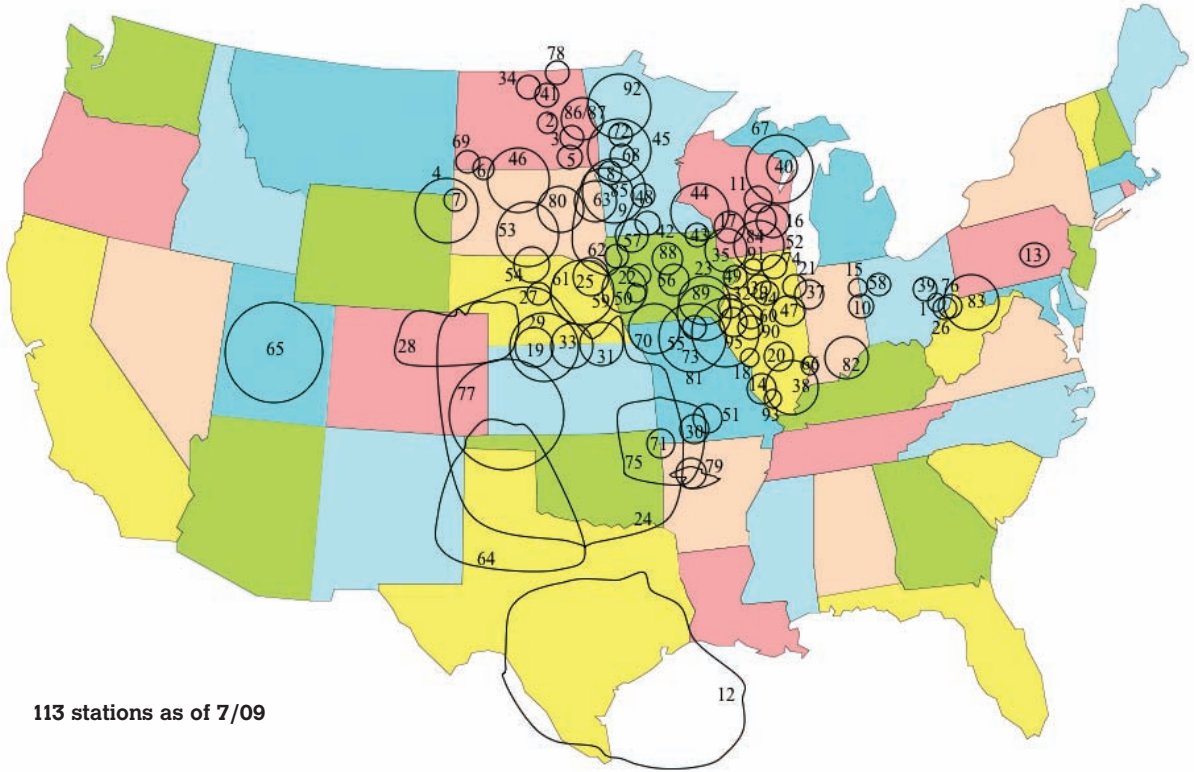

### SUCCESSFUL FARMING RADIO MAGAZINE® COVERAGE MAP

113 stations as of 7/09